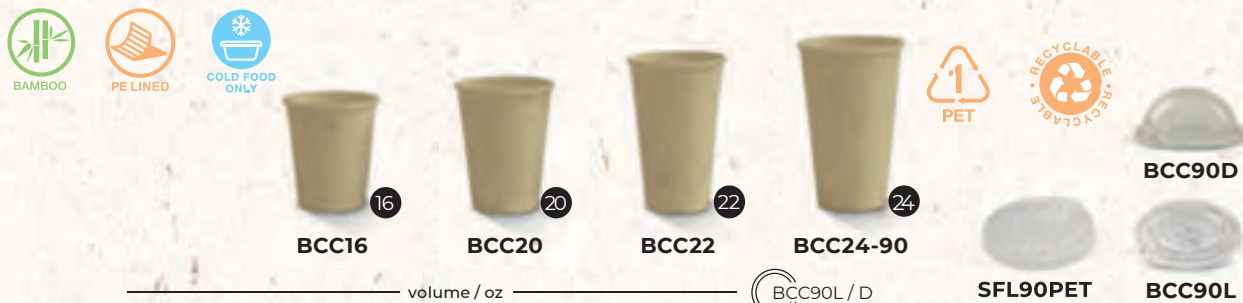

PE Coated Bamboo Paper Cold Cups and Lids

CODE	NAME	SIZE, mm	PCS / BAG	BAGS / CTN	PCS / CTN
BCC16	16oz Cold Cup / Bamboo Paper	90x59.6x126	50	20	1000
BCC20	20oz Cold Cup / Bamboo Paper	90x60.6x160	50	20	1000
BCC22	22oz Cold Cup / Bamboo Paper	90x60.6x169	50	20	1000
BCC24-90	24oz Cold Cup / Bamboo Paper	90x62x180	25	20	500
BCC90L	PET Flat Lid (Cold) - 16/20/22oz	90	100	10	1000
BCC90D	PET Dome Lid (Cold) - 16/20/22oz	90	100	10	1000
SFL90PET	PET Straw-Free Lid	90	100	10	1000