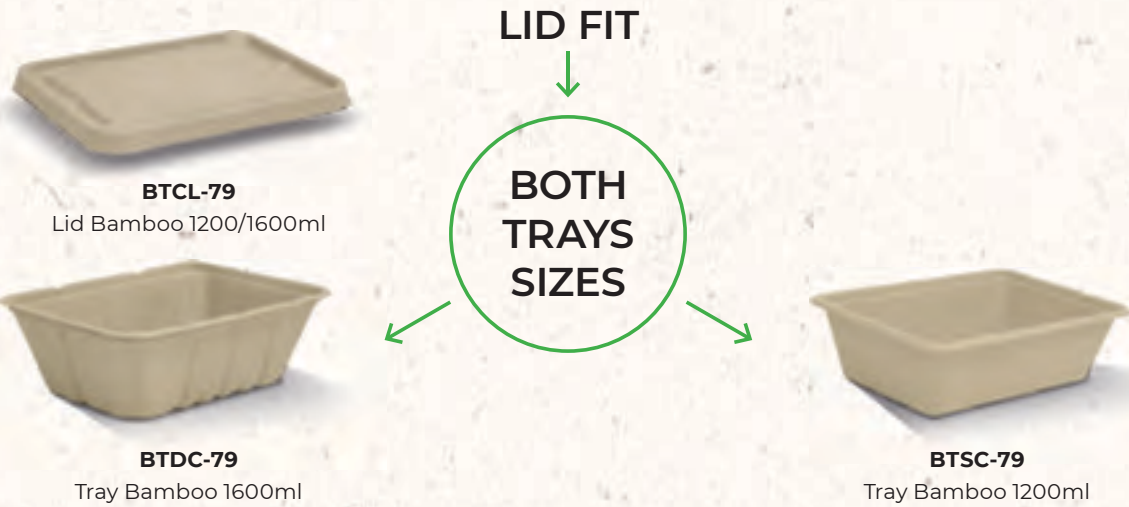

Unbleached Sugarcane Trays with Lids

CODE	NAME	SIZE, mm	PCS / BAG	BAGS / CTN	PCS / CTN
BTSC-79	Tray Unbleached Sugarcane 1200ml	223x177x58	50	4	200
BTDC-79	Tray Unbleached Sugarcane 1600ml	223x177x78	50	4	200
BTCL-79	Lid Unbleached Sugarcane 1200/1600ml	232x180x15	50	4	200