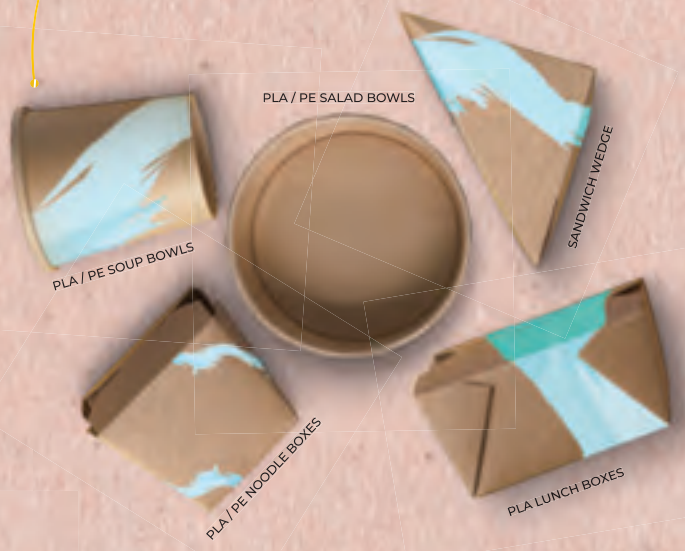

PLA / PE LINED CARDBOARD

Boost the presentation of any meal with a custom printed finishing touch!

Minimum Order Starts From Just 30,000 Units Per Design.