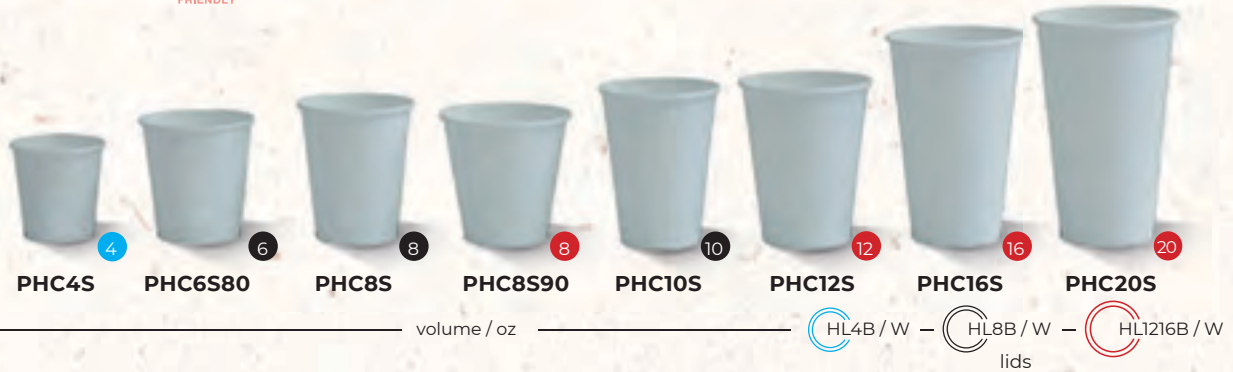

PE Coated Coffee Cups

Single Wall Black Print / Kraft