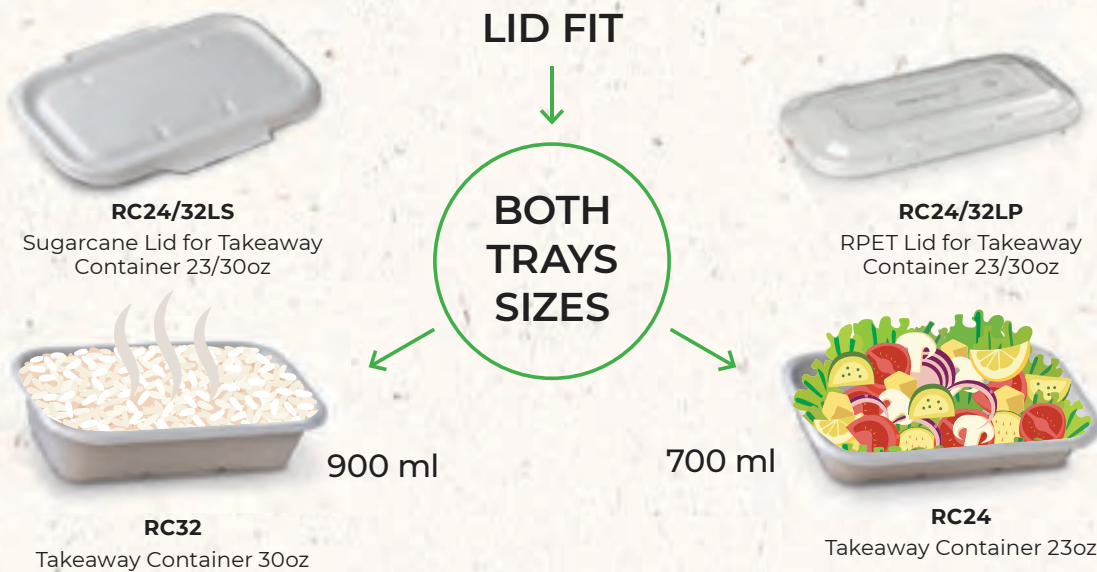

Sugarcane Trays with Universal Lids

CODE	NAME	SIZE, mm	PCS / BAG	PCS / BAG	PCS / CTN
RC24	Takeaway Container 23oz (700ml)	228.6x128x39	50	8	400
RC32	Takeaway Container 30oz (900ml)	228.6x128x53.5	50	8	400
RC24/32LS	Sugarcane Lid for Takeaway Container 23/30oz	235.6x135x12.5	50	8	400
RC24/32LP	RPET Lid for Takeaway Container 23/30oz	232x131x20	50	8	400