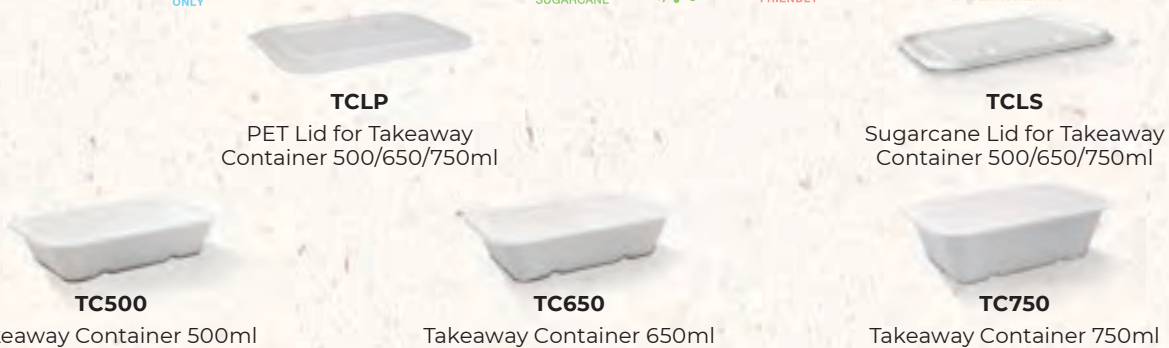

Sugarcane Takeaway Containers with Lids

CODE	NAME	SIZE, mm	PCS / BAG	BAGS / CTN	PCS / CTN
TC500	Takeaway Container 500ml	180x125x45	125	4	500
TC650	Takeaway Container 650ml	180x125x55	125	4	500
TC750	Takeaway Container 750ml	180x125x64	125	4	500
TCLS	Sugarcane Lid for Takeaway Container 500/650/750ml	182x131x11	125	4	500
TCLP	PET Lid for Takeaway Container 500/650/750ml	185x130x10.5	125	4	500