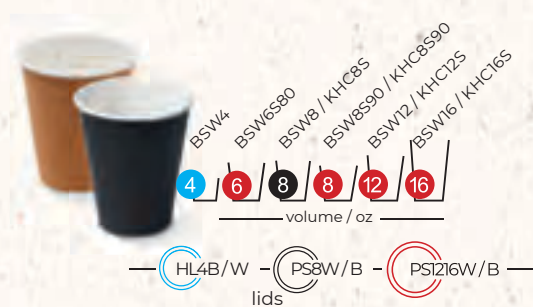

PE Coated Coffee Cups

Single Wall Black Print / Kraft

Double Wall Swirl Print / Black Print / Kraft

CODE	NAME	SIZE, mm	PCS / BAG	BAGS / CTN	PCS / CTN
PHC4S	4oz SW Cup / Plain White	62x45x60	50	20	1000
PHC6S80	6oz SW Cup / Plain White	80x52x77	50	20	1000
PHC8S	8oz SW Cup / Plain White / Standard	80x54x90	50	20	1000
PHC10S	10oz SW Cup / Plain White	80x56x110	50	20	1000
PHC8S90	*8oz SW Cup / Plain White / One-Lid-Fits-All	90x55x85	50	20	1000
PHC12S	12oz SW Cup / Plain White	90x58x110	50	20	1000
PHC16S	16oz SW Cup / Plain White	90x58x137	50	20	1000
PHC20S	20oz SW Cup / Plain White	90x60x159	50	20	1000
BSW4	4oz Black SW Cup	62x45x60	50	20	1000
BSW6S80	6oz Black SW Cup	80x52x77	50	20	1000
BSW8	8oz Black SW Cup	80x54x90	50	20	1000
BSW8S90	*8oz Black SW Cup / One-Lid-Fits-All	90x55x85	50	20	1000
BSW12	12oz Black SW Cup	90x58x110	50	20	1000
BSW16	16oz Black SW Cup	90x58x137	50	20	1000
KHC8S	8oz SW Cup / Kraft Print / Standard	80x54x90	50	20	1000
KHC8S90	*8oz SW Cup / Kraft Print / One-Lid-Fits-All	90x55x85	50	20	1000
KHC12S	12oz SW Cup / Kraft Print	90x58x110	50	20	1000
KHC16S	16oz SW Cup / Kraft Print	90x58x137	50	20	1000
BDW8	8oz Black DW Cup	80x54x90	25	20	500
BDW8D90	*8oz Black DW Cup / One-Lid-Fits-All	90x55x85	25	20	500
BDW12	12oz Black DW Cup	90x58x110	25	20	500
BDW16	16oz Black DW Cup	90x58x137	25	20	500
KHC8D	8oz DW Cup / Kraft / Standard	80x54x90	25	20	500
KHC8D90	*8oz DW Cup / Kraft / One-Lid-Fits-All	90x55x85	25	20	500
KHC12D	12oz DW Cup / Kraft	90x58x110	25	20	500
KHC16D	16oz DW Cup / Kraft	90x58x137	25	20	500