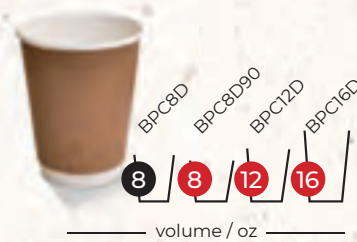

CODE	NAME	SIZE, mm	PCS / BAG	BAGS / CTN	PCS / CTN
BPC8D	8oz PLA Coated DW Cup / Standard	80x54x90	25	20	500
BPC8D90	*8oz PLA Coated DW Cup / Brown Print / One-Lid-Fits-All	90x55x85	25	20	500
BPC12D	12oz PLA Coated DW Cup / Brown Print	90x58x110	25	20	500
BPC16D	16oz PLA Coated DW Cup / Brown Print	90x58x137	25	20	500
BPC4S	4oz PLA Coated SW Cup / Brown Print	62x45x60	50	20	1000
BPC8S	8oz PLA Coated SW Cup / Standard	80x54x90	50	20	1000
BPC8S90	*8oz PLA Coated SW Cup / Brown Print / One-Lid-Fits-All	90x55x85	50	20	1000
BPC12S	12oz PLA Coated SW Cup / Brown Print	90x58x110	50	20	1000
BPC16S	16oz PLA Coated SW Cup / Brown Print	90x58x137	50	20	1000