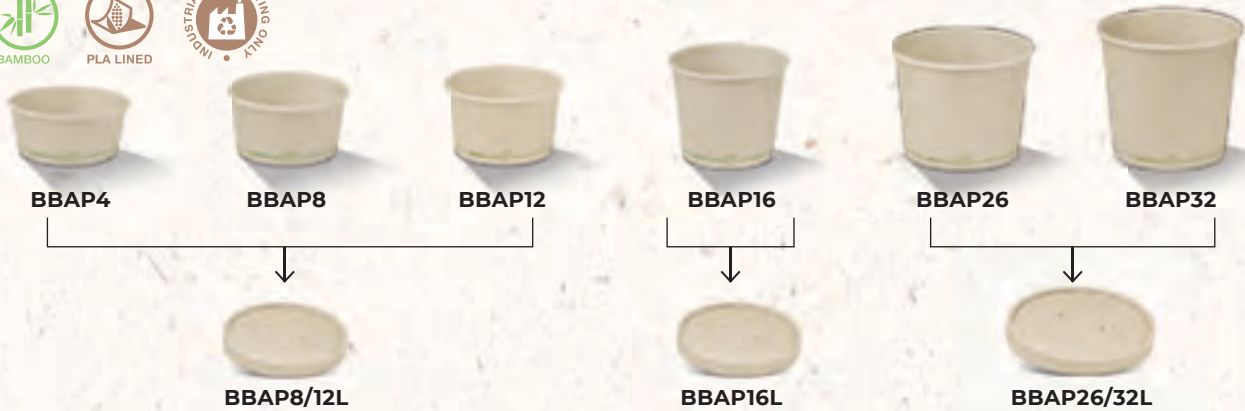

DL90
PET Dome Lid
(Fits 8oz Bowl Only)

FL90PET
PET Flat Lid
(Fits 8oz Bowl Only)

DL115
PET Dome Lid

CODE	NAME	SIZE, mm	PCS / BAG	BAGS / CTN	PCS / CTN
DL90	PET Dome Lid / 8oz Bowl / No Hole	90	100	10	1000
DL115	PET Dome Lid / 12, 16 & 24oz / No Hole	115x37	25	20	500
FL90PET	PET Flat Lid / 8oz Bowl / X-Slot	90	100	10	1000

PLA Coated Bamboo Soup Bowls with Paper Lids

CODE	NAME	SIZE, mm	PCS / BAG	BAGS / CTN	PCS / CTN
BBAP4	PLA Coated Bamboo Bowl 4oz	92x78x42	50	20	1000
BBAP8	PLA Coated Bamboo Bowl 8oz	92x80x61	50	20	1000
BBAP12	PLA Coated Bamboo Bowl 12oz	92x72x90	50	20	1000
BBAP16	PLA Coated Bamboo Bowl 16oz	98x75x99	25	20	500
BBAP26	PLA Coated Bamboo Bowl 26oz	117x93x107	25	20	500
BBAP32	PLA Coated Bamboo Bowl 32oz	117x93x130	25	20	500
BBAP8/12L	PLA Coated Paper Lid / Fits BBAP4/8/12	92	25	40	1000
BBAP16L	PLA Coated Paper Lid / Fits BBAP16	98	25	20	500
BBAP26/32L	PLA Coated Paper Lid / Fits BBAP26/32	117	25	20	500